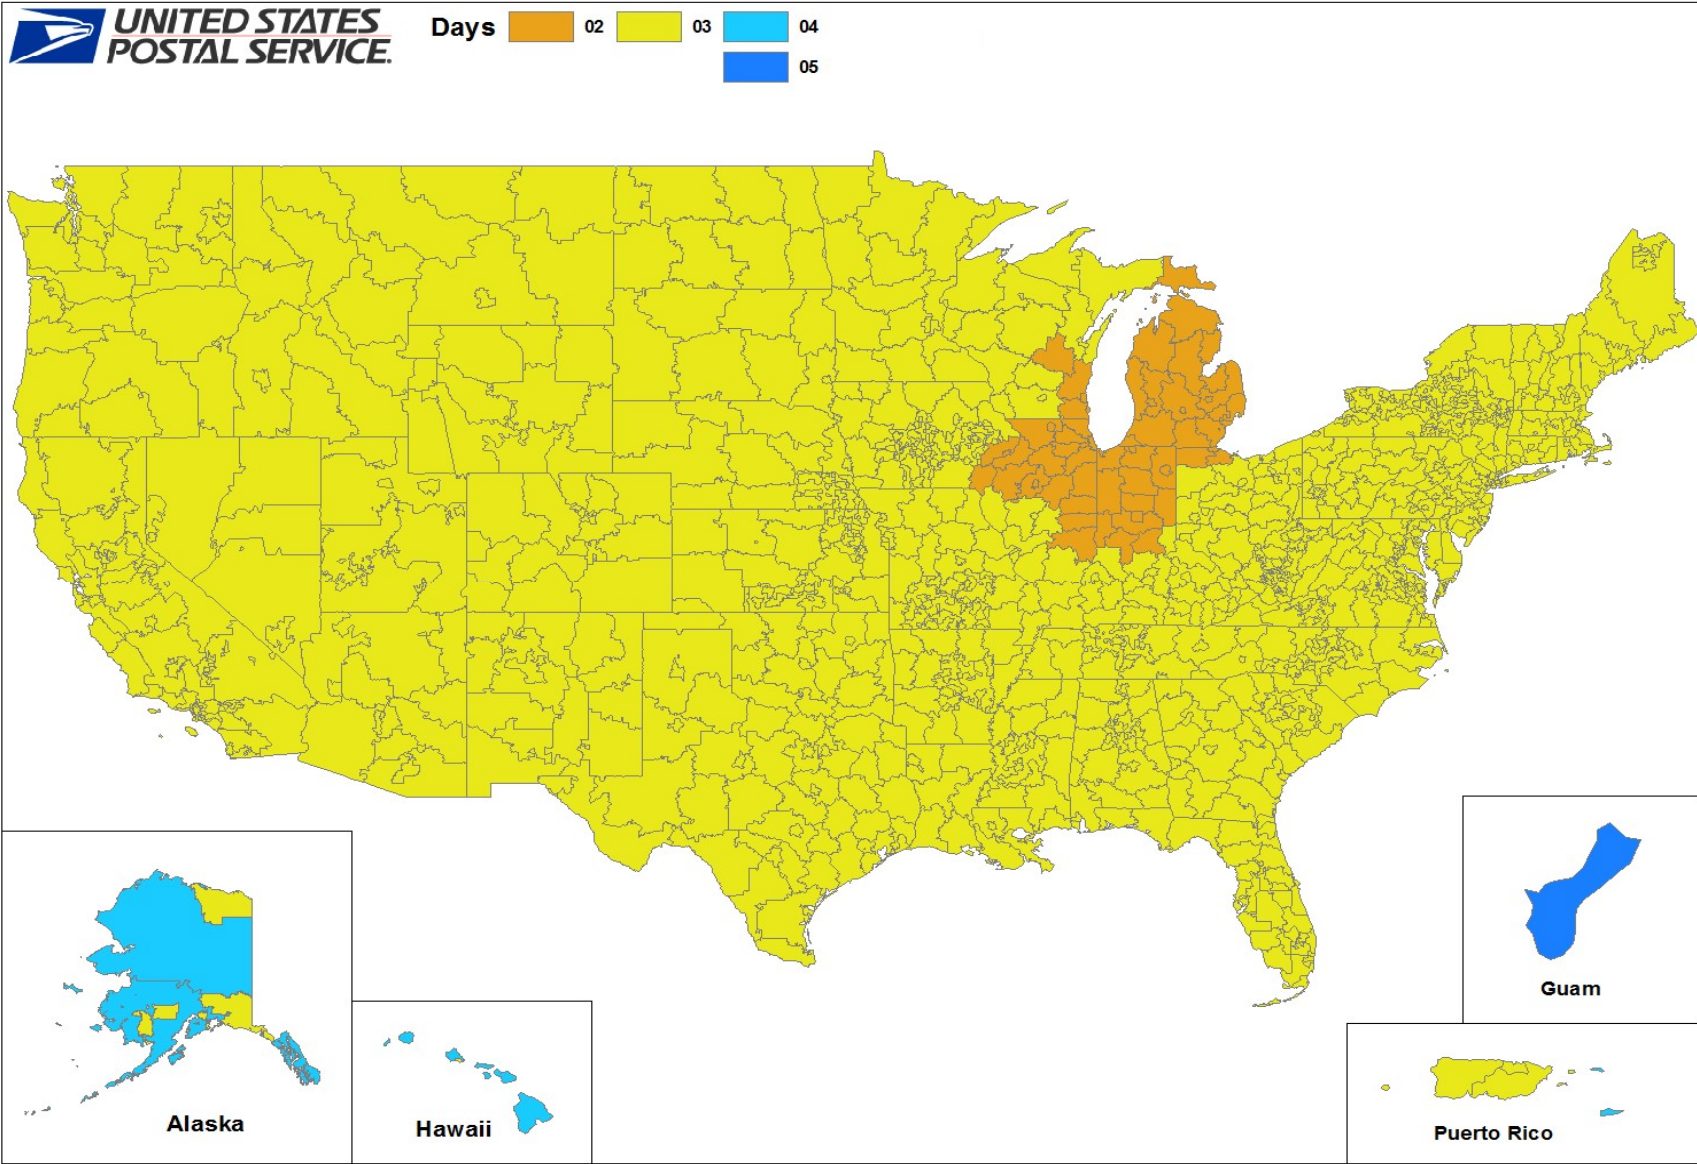

Delivery Standards for First Class Mail as of April 1, 2019

This map shows estimated delivery times for first class mail that is mailed from Grand Rapids, MI

3901 East Paris Ave. SE
Grand Rapids, MI 49512
616.957.2120 phone
Kentcommunications.com